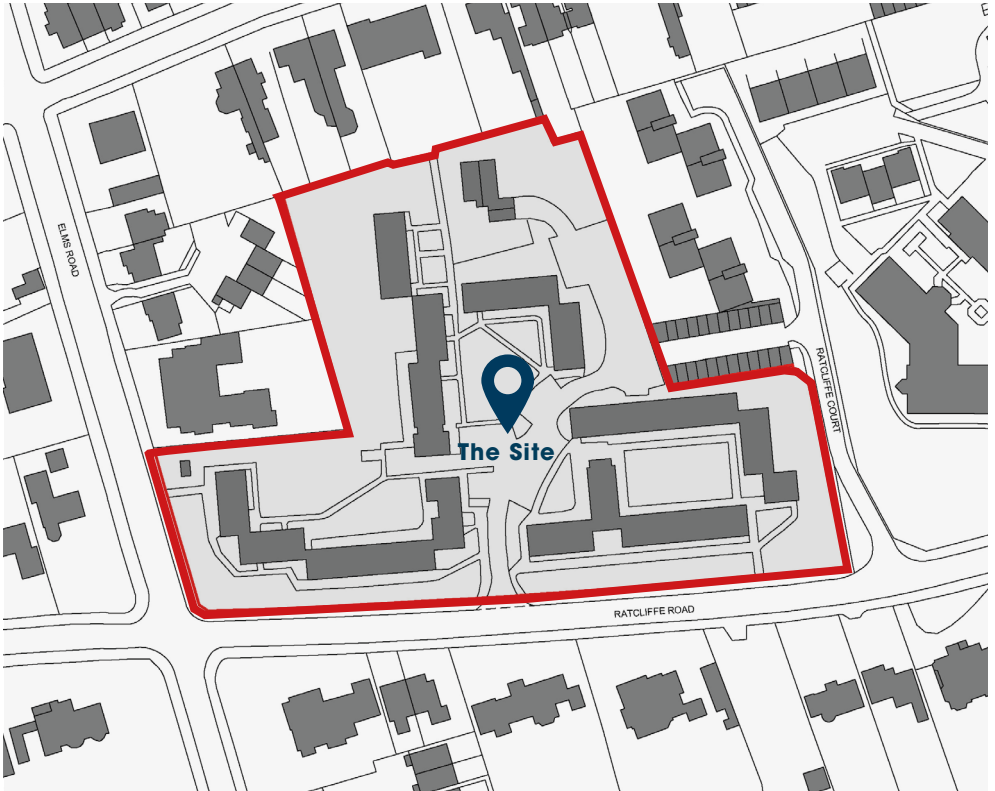

You are invited to attend; your comments and feedback would be much appreciated and will help inform the emerging proposals.

If you require any further information prior to the exhibition, feel free to contact the Adlington Planning team on:

01260 288900

ratcliffroad-comments@adlington.co.uk

Or for more information visit

adlington.co.uk/ratcliffroad-consultation

ADLINGTON
— RETIREMENT LIVING —